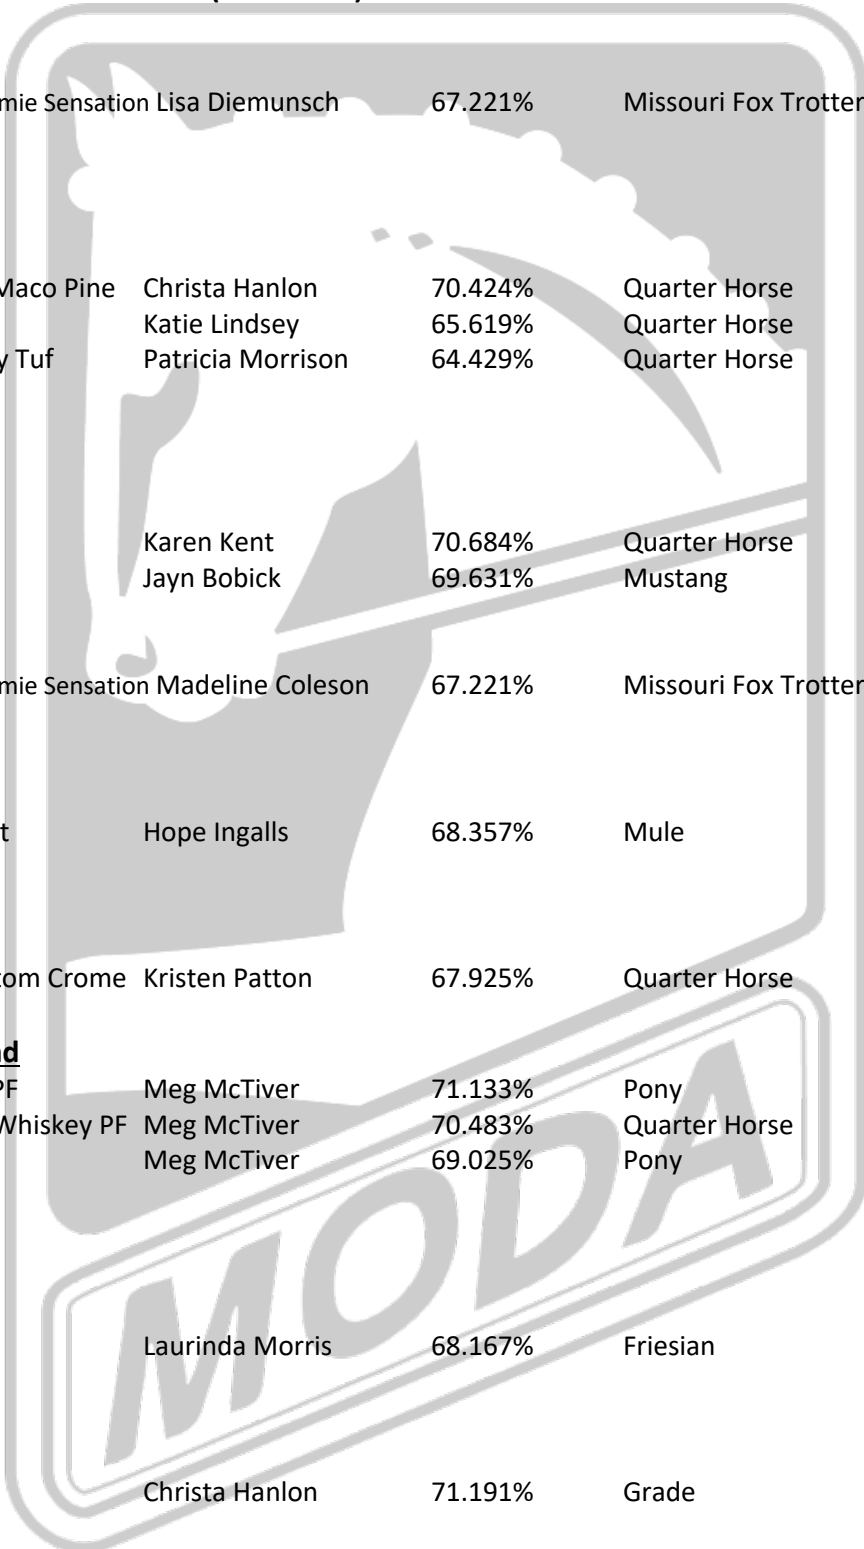

Schooling Show Division (continued)

Gaited Western Dressage

Champion	Boogie's Stormie Sensation	Lisa Diemunsch	67.221%	Missouri Fox Trotter

Western Dressage

Introductory Level

Adult Amateur

Champion	Impressive Maco Pine	Christa Hanlon	70.424%	Quarter Horse
Res. Champion	Tucker	Katie Lindsey	65.619%	Quarter Horse
3rd	Shez Majorly Tuf	Patricia Morrison	64.429%	Quarter Horse

Basic Level

Adult Amateur

Champion	LoLo	Karen Kent	70.684%	Quarter Horse
Res. Champion	Bayo	Jayn Bobick	69.631%	Mustang

Youth

Champion	Boogie's Stormie Sensation	Madeline Coleson	67.221%	Missouri Fox Trotter

Level 1

Adult Amateur

Champion	Rumor Has It	Hope Ingalls	68.357%	Mule

Level 2

Adult Amateur

Champion	Smokin Custom Crome	Kristen Patton	67.925%	Quarter Horse

Dressage Prospect In-Hand

Champion	The Oracle PF	Meg McTiver	71.133%	Pony
Res. Champion	DL Cosmos Whiskey PF	Meg McTiver	70.483%	Quarter Horse
3rd	Bourke PF	Meg McTiver	69.025%	Pony

Driving Dressage

Training Level

Adult Amateur

Champion	Madelief B	Laurinda Morris	68.167%	Friesian

Eventing Dressage

Adult Amateur – Novice

Champion	Sophia	Christa Hanlon	71.191%	Grade

Youth – Beginner Novice

Champion	Elderglen's Top Secret	Lydia McKenzie	70.156%	Connemara Cross