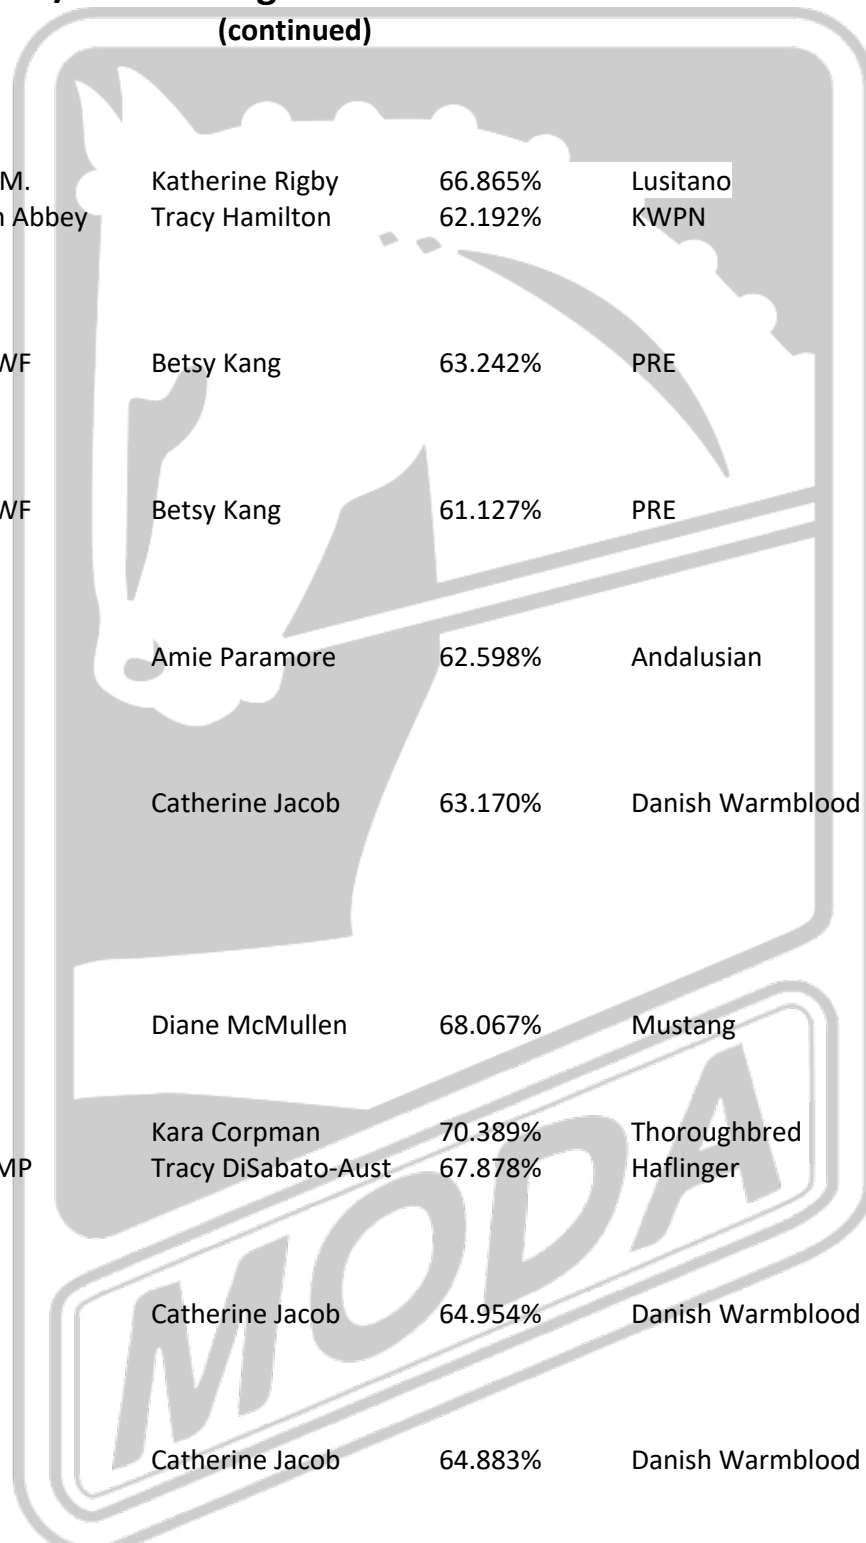

USDF/USEF Recognized Show Division

(continued)

Third Level

Adult Amateur

Champion	Carnaval H.M.	Katherine Rigby	66.865%	Lusitano
Res. Champion	JB Downton Abbey	Tracy Hamilton	62.192%	KWPN

Fourth Level

Adult Amateur

Champion	El Pantero WF	Betsy Kang	63.242%	PRE

Prix St. Georges

Adult Amateur

Champion	El Pantero WF	Betsy Kang	61.127%	PRE

Intermediate I

Open

Champion	Loki	Amie Paramore	62.598%	Andalusian

Grand Prix

Adult Amateur

Champion	Cadento V	Catherine Jacob	63.170%	Danish Warmblood

Musical Freestyle

First Level

Open

Champion	Codetalker	Diane McMullen	68.067%	Mustang

Adult Amateur

Champion	Maestro	Kara Corpman	70.389%	Thoroughbred
Res. Champion	Wiz Bang LMP	Tracy DiSabato-Aust	67.878%	Haflinger

Intermediate I

Adult Amateur

Champion	Cadento V	Catherine Jacob	64.954%	Danish Warmblood

Grand Prix

Adult Amateur

Champion	Cadento V	Catherine Jacob	64.883%	Danish Warmblood