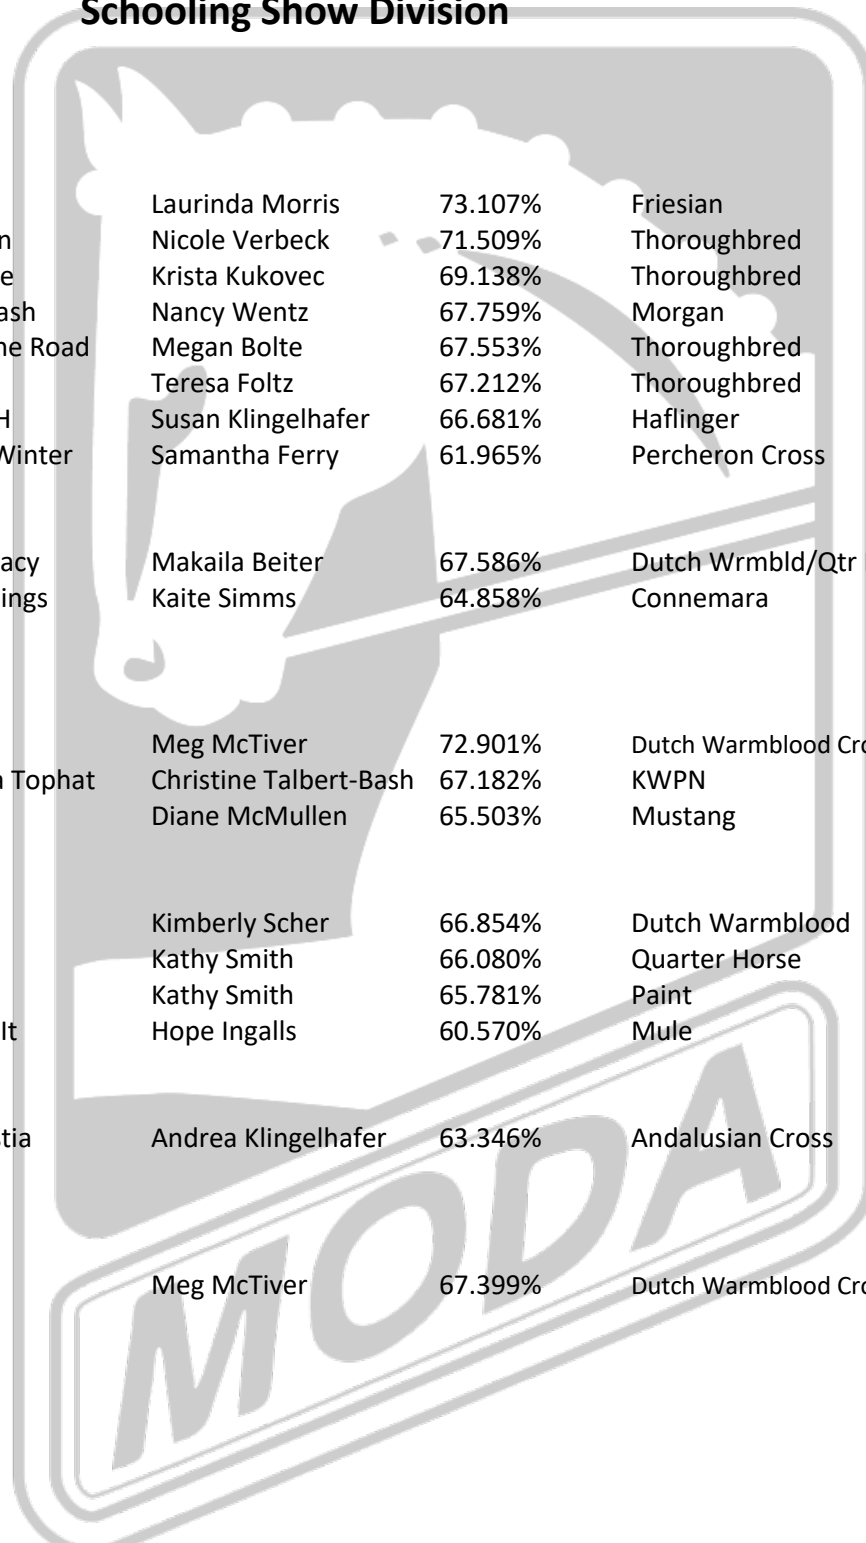

2021 Annual Horse Awards

Schooling Show Division

Training Level

Adult Amateur

Champion	Madelif B	Laurinda Morris	73.107%	Friesian
Res. Champion	Route Seven	Nicole Verbeck	71.509%	Thoroughbred
3rd	Fifth Avenue	Krista Kukovec	69.138%	Thoroughbred
4th	Kells Xtra Kash	Nancy Wentz	67.759%	Morgan
5th	R King Of The Road	Megan Bolte	67.553%	Thoroughbred
6th	William	Teresa Foltz	67.212%	Thoroughbred
7th	Breezy MDH	Susan Klingelhafer	66.681%	Haflinger
8th	Milady De Winter	Samantha Ferry	61.965%	Percheron Cross

Youth

Champion	Logan's Legacy	Makaila Beiter	67.586%	Dutch Wrmbld/Qtr Hrs
Res. Champion	Gabriel's Wings	Kaite Simms	64.858%	Connemara

First Level

Open

Champion	Gracious	Meg McTiver	72.901%	Dutch Warmblood Cross
Res. Champion	Faithfull Via Tophat	Christine Talbert-Bash	67.182%	KWPN
3rd	Codetalker	Diane McMullen	65.503%	Mustang

Adult Amateur

Champion	Bellagio	Kimberly Scher	66.854%	Dutch Warmblood
Res. Champion	Pixie	Kathy Smith	66.080%	Quarter Horse
3rd	Buckeye	Kathy Smith	65.781%	Paint
4th	Rumor Has It	Hope Ingalls	60.570%	Mule

Youth

Champion	VKA Mia Listia	Andrea Klingelhafer	63.346%	Andalusian Cross

Second Level

Open

Champion	Gracious	Meg McTiver	67.399%	Dutch Warmblood Cross